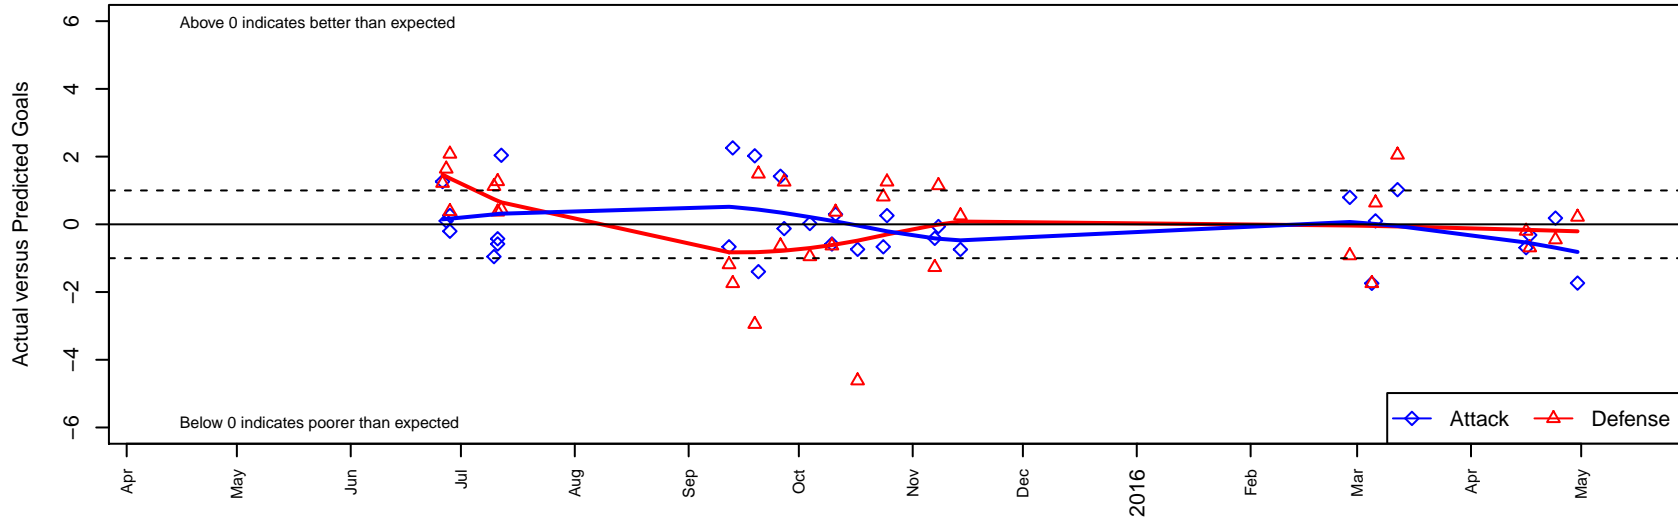

# BSC Portland Vapor G02

Bridlemile SC  
 Portland, OR  
 G02 total strength=688  
 attack=0.82 defense=0.56  
 fall league = PTT G02 Div 1 White  
 spr league = Spr OYS G02 Div 1 Blue

alt names used:  
 BSC Portland 02G Vapor  
 BSC Portland 02G Vapor  
 BSC PORTLAND02G VAPOR  
 BSC Portland 02G Vapor  
 BSC Portland 02G Vapor

Venues played:  
 2015 Clash At the Border Bronze/Copper U13  
 2015 PCU Summer Classic U13 Silver  
 2015 PTT G02 Division 1 White  
 2015 OYS Presidents Cup G02  
 2015 Spr OYS G02 Division 1 Blue

**BSC Portland Vapor G02**  
 Dots are actual minus expected GF (blue circles) and GA (red triangles).  
 Blue line is smoothed change in attack strength. Red is smoothed change in defense strength.

**attack and defense variance (black dot)  
relative to other teams  
and top 10 in region**

**attack and defense rating  
relative to others at age  
and all opponents in last 13 months**

**Performance relative to 13 month average**