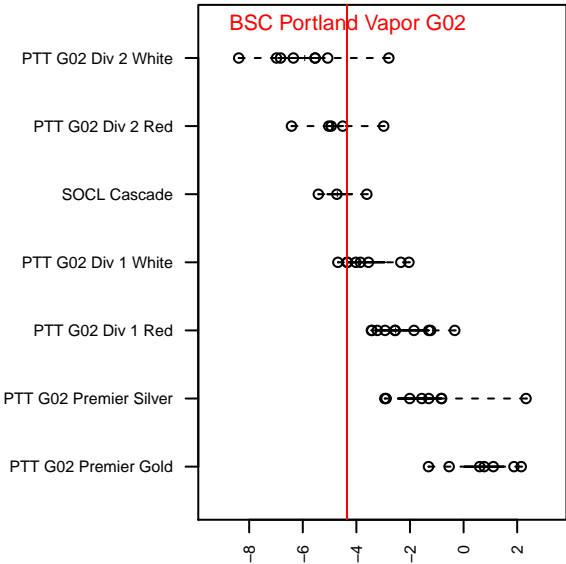

# BSC Portland Vapor G02

Bridlemile SC  
 Portland, OR  
 G02 total strength=688  
 attack=0.82 defense=0.56  
 fall league = PTT G02 Div 1 White  
 spr league = Spr OYS G02 Div 1 Blue

alt names used:  
 BSC Portland 02G Vapor  
 BSC Portland 02G Vapor  
 BSC PORTLAND02G VAPOR  
 BSC Portland 02G Vapor  
 BSC Portland 02G Vapor

Venues played:  
 2015 Clash At the Border Bronze/Copper U13  
 2015 PCU Summer Classic U13 Silver  
 2015 PTT G02 Division 1 White  
 2015 OYS Presidents Cup G02  
 2015 Spr OYS G02 Division 1 Blue

**BSC Portland Vapor G02**  
 Dots are actual minus expected GF (blue circles) and GA (red triangles).  
 Blue line is smoothed change in attack strength. Red is smoothed change in defense strength.

**attack and defense variance (black dot)  
relative to other teams  
and top 10 in region**

**attack and defense rating  
relative to others at age  
and all opponents in last 13 months**

**Performance relative to 13 month average**